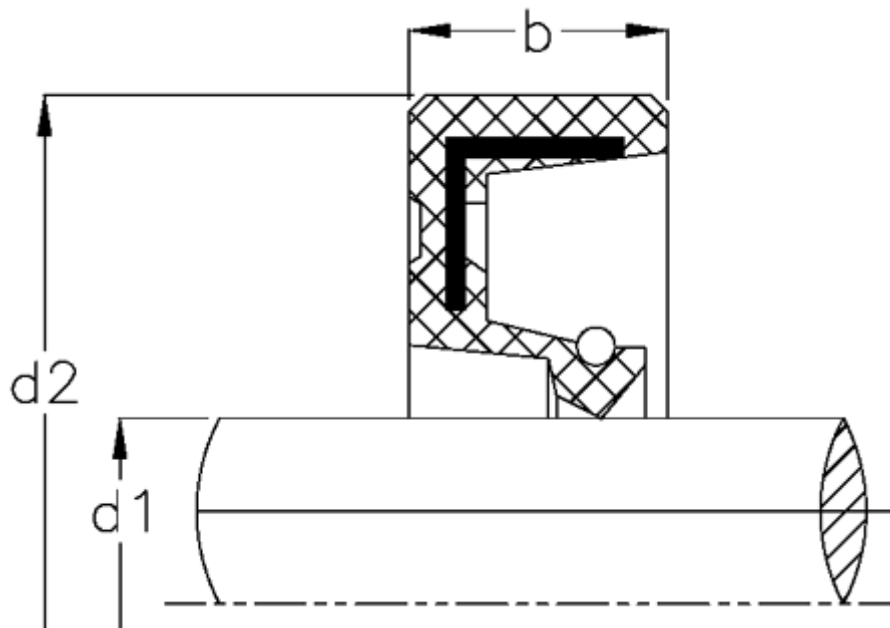

Data Sheet

Article number: 170105500700100000

Description: KLEE Rotary shaft seal WA 5570/10
NBR nitrile rubber, standard

Measures

b = 10
d1 = 55
d2 = 70
Material = NBR